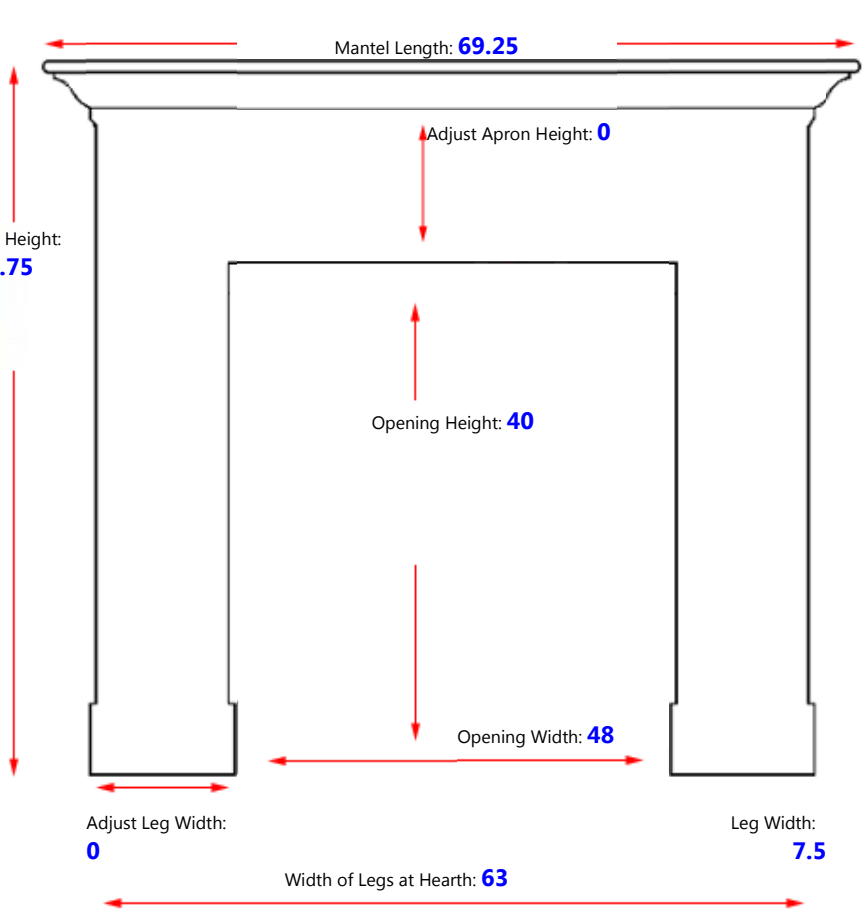

Primrose

Overall Height: **54.75**

Mantel Depth: **7.5**

Final offset for facing: **0.875**

Leg Depth At Hearth: **4.75**

Choice of wood:

Stain/Finish:

Hand Distressing:

★ New Option

Opening Width:

Opening Height:

Final offset for facing:

Adjust leg width:

Adjust apron height:

Suggested retail price: \$2200.00
(excludes tax and shipping)